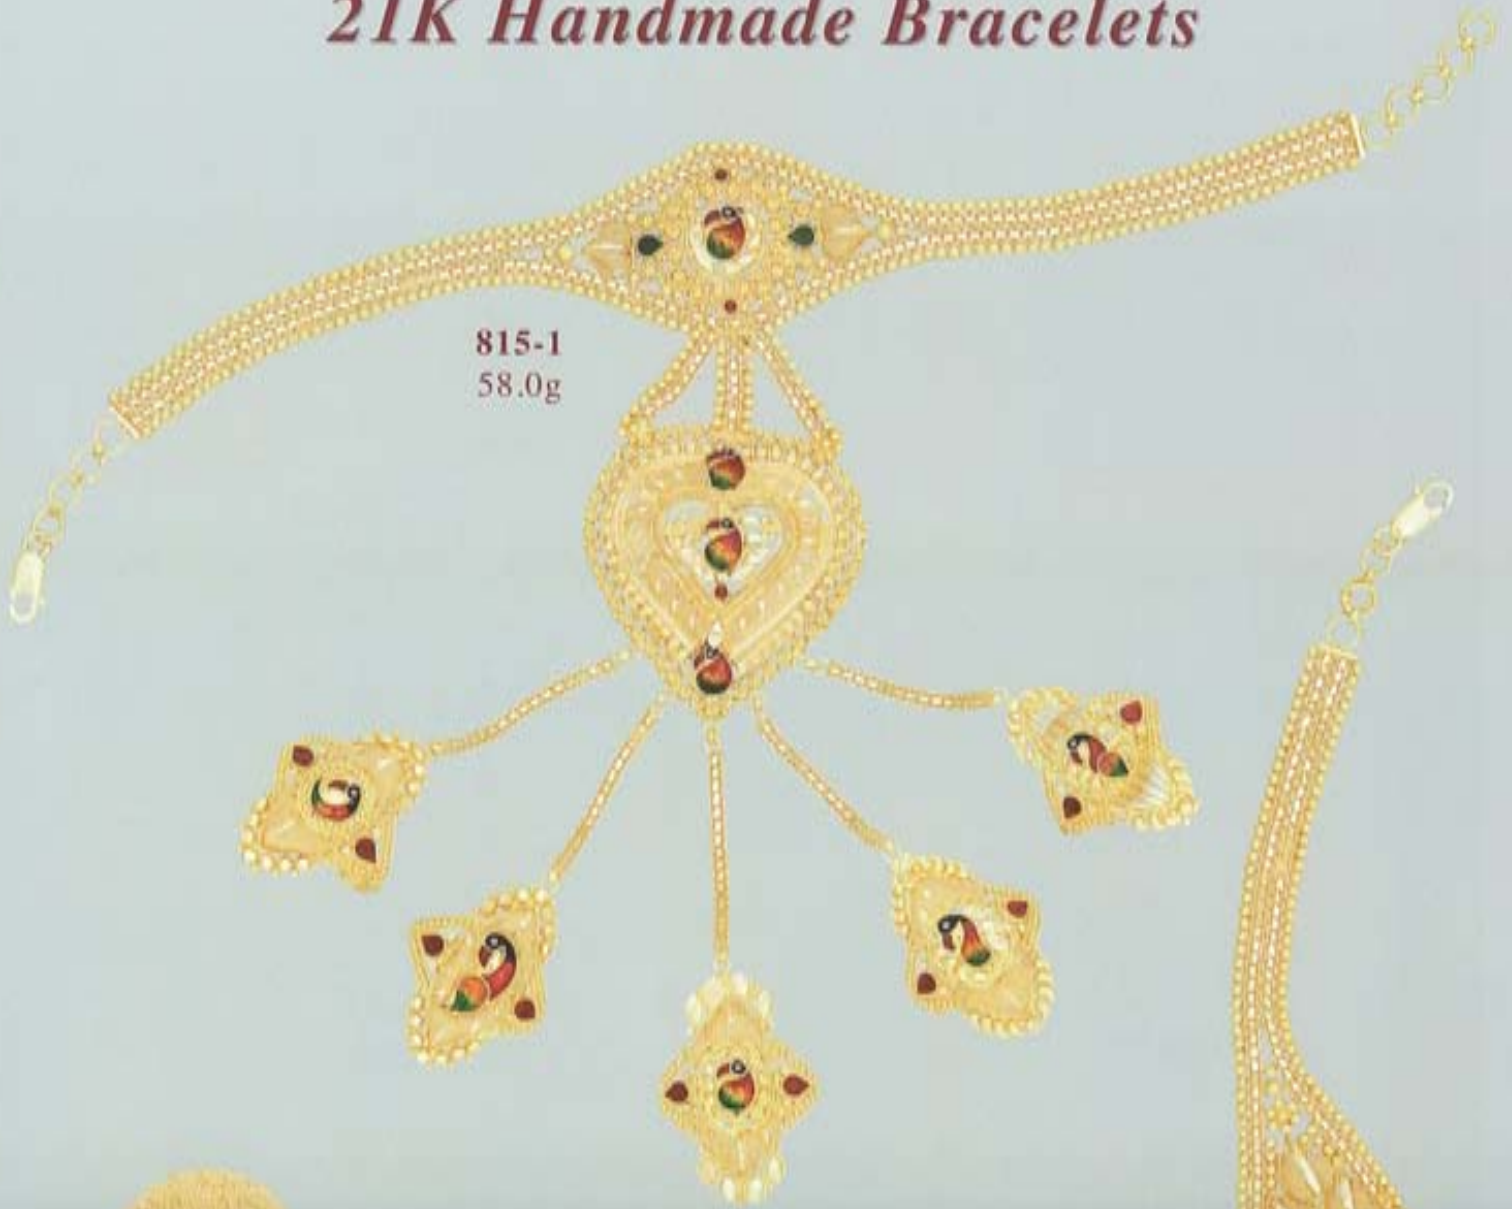

21K Handmade Bracelets

815-1
58.0g