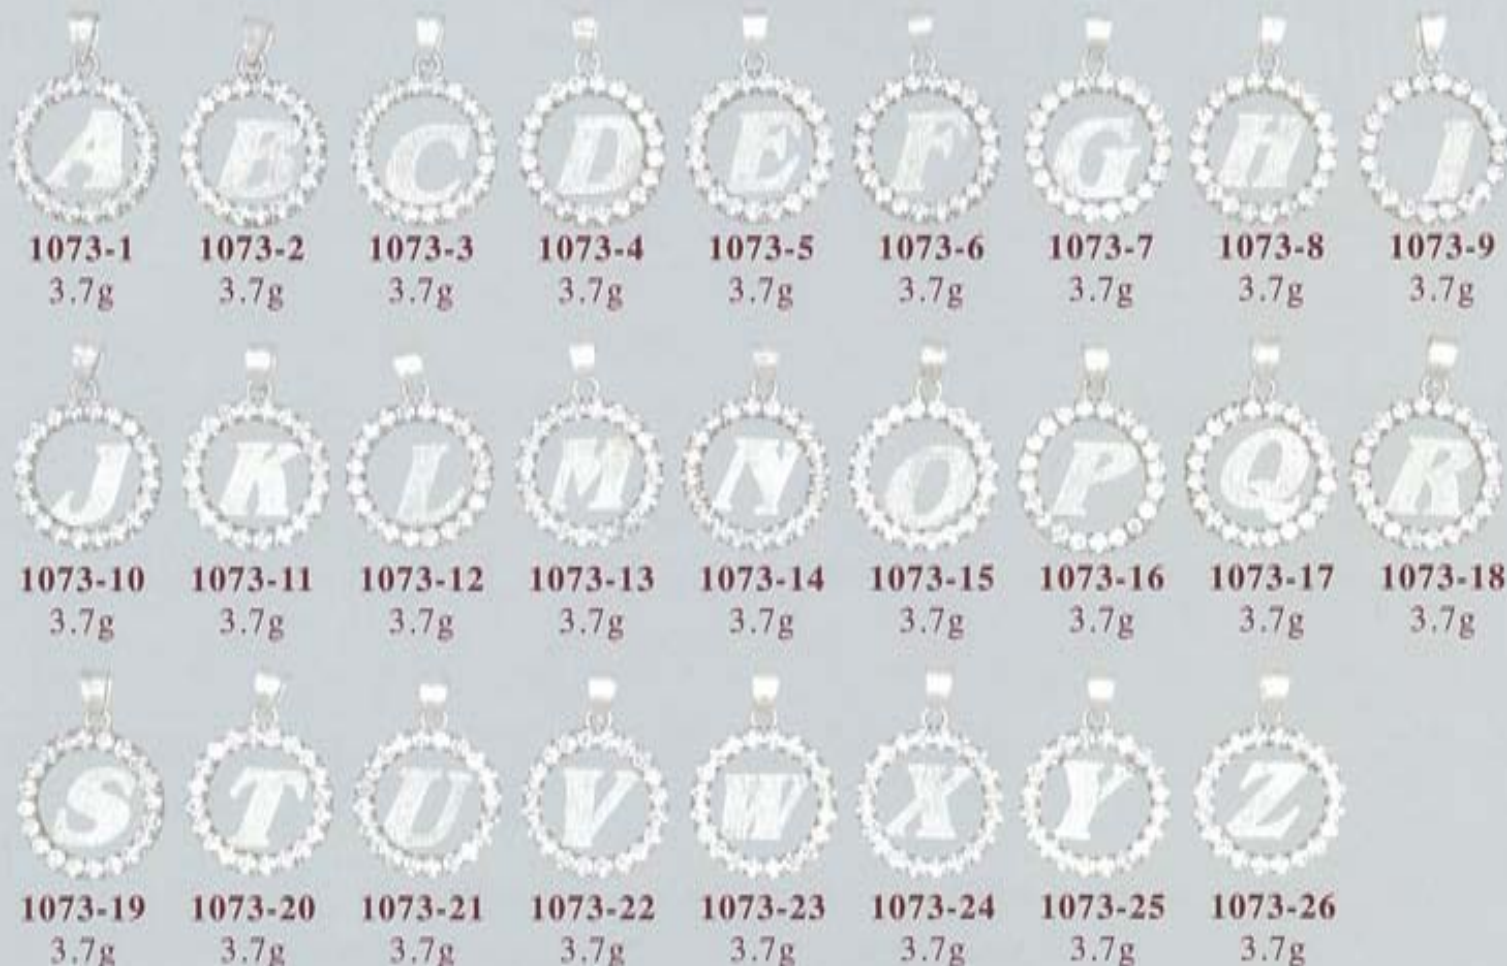

18K CZ Pendants

Available in 14K

TERMS & CONDITIONS

ALL WEIGHTS ARE APPROXIMATE

No Refunds. Exchange only within 7 days of receipt with our authorization.

Labor charges will be deducted for merchandise returned after 7 days.

Most items shown in actual size.

Earrings weight is per pair.

Out of stock items will be available in 1 to 6 weeks.

Shipment is COD cash via UPS. Company check will be accepted for established accounts only.

For next day delivery orders should be placed by 1 p.m. PST or 4 p.m. EST.

Our policy and labor charges are subject to change.

We reserve the right to discontinue any item without prior notice.

Prices may change due to fluctuation in gold prices and custom duties on imported items.

Special orders are not returnable. Returns only for defective items claimed within 5 days of receipt.

Minimum order is $500.00.

Similar and newer designs may replace order and out of stock or discontinued items.