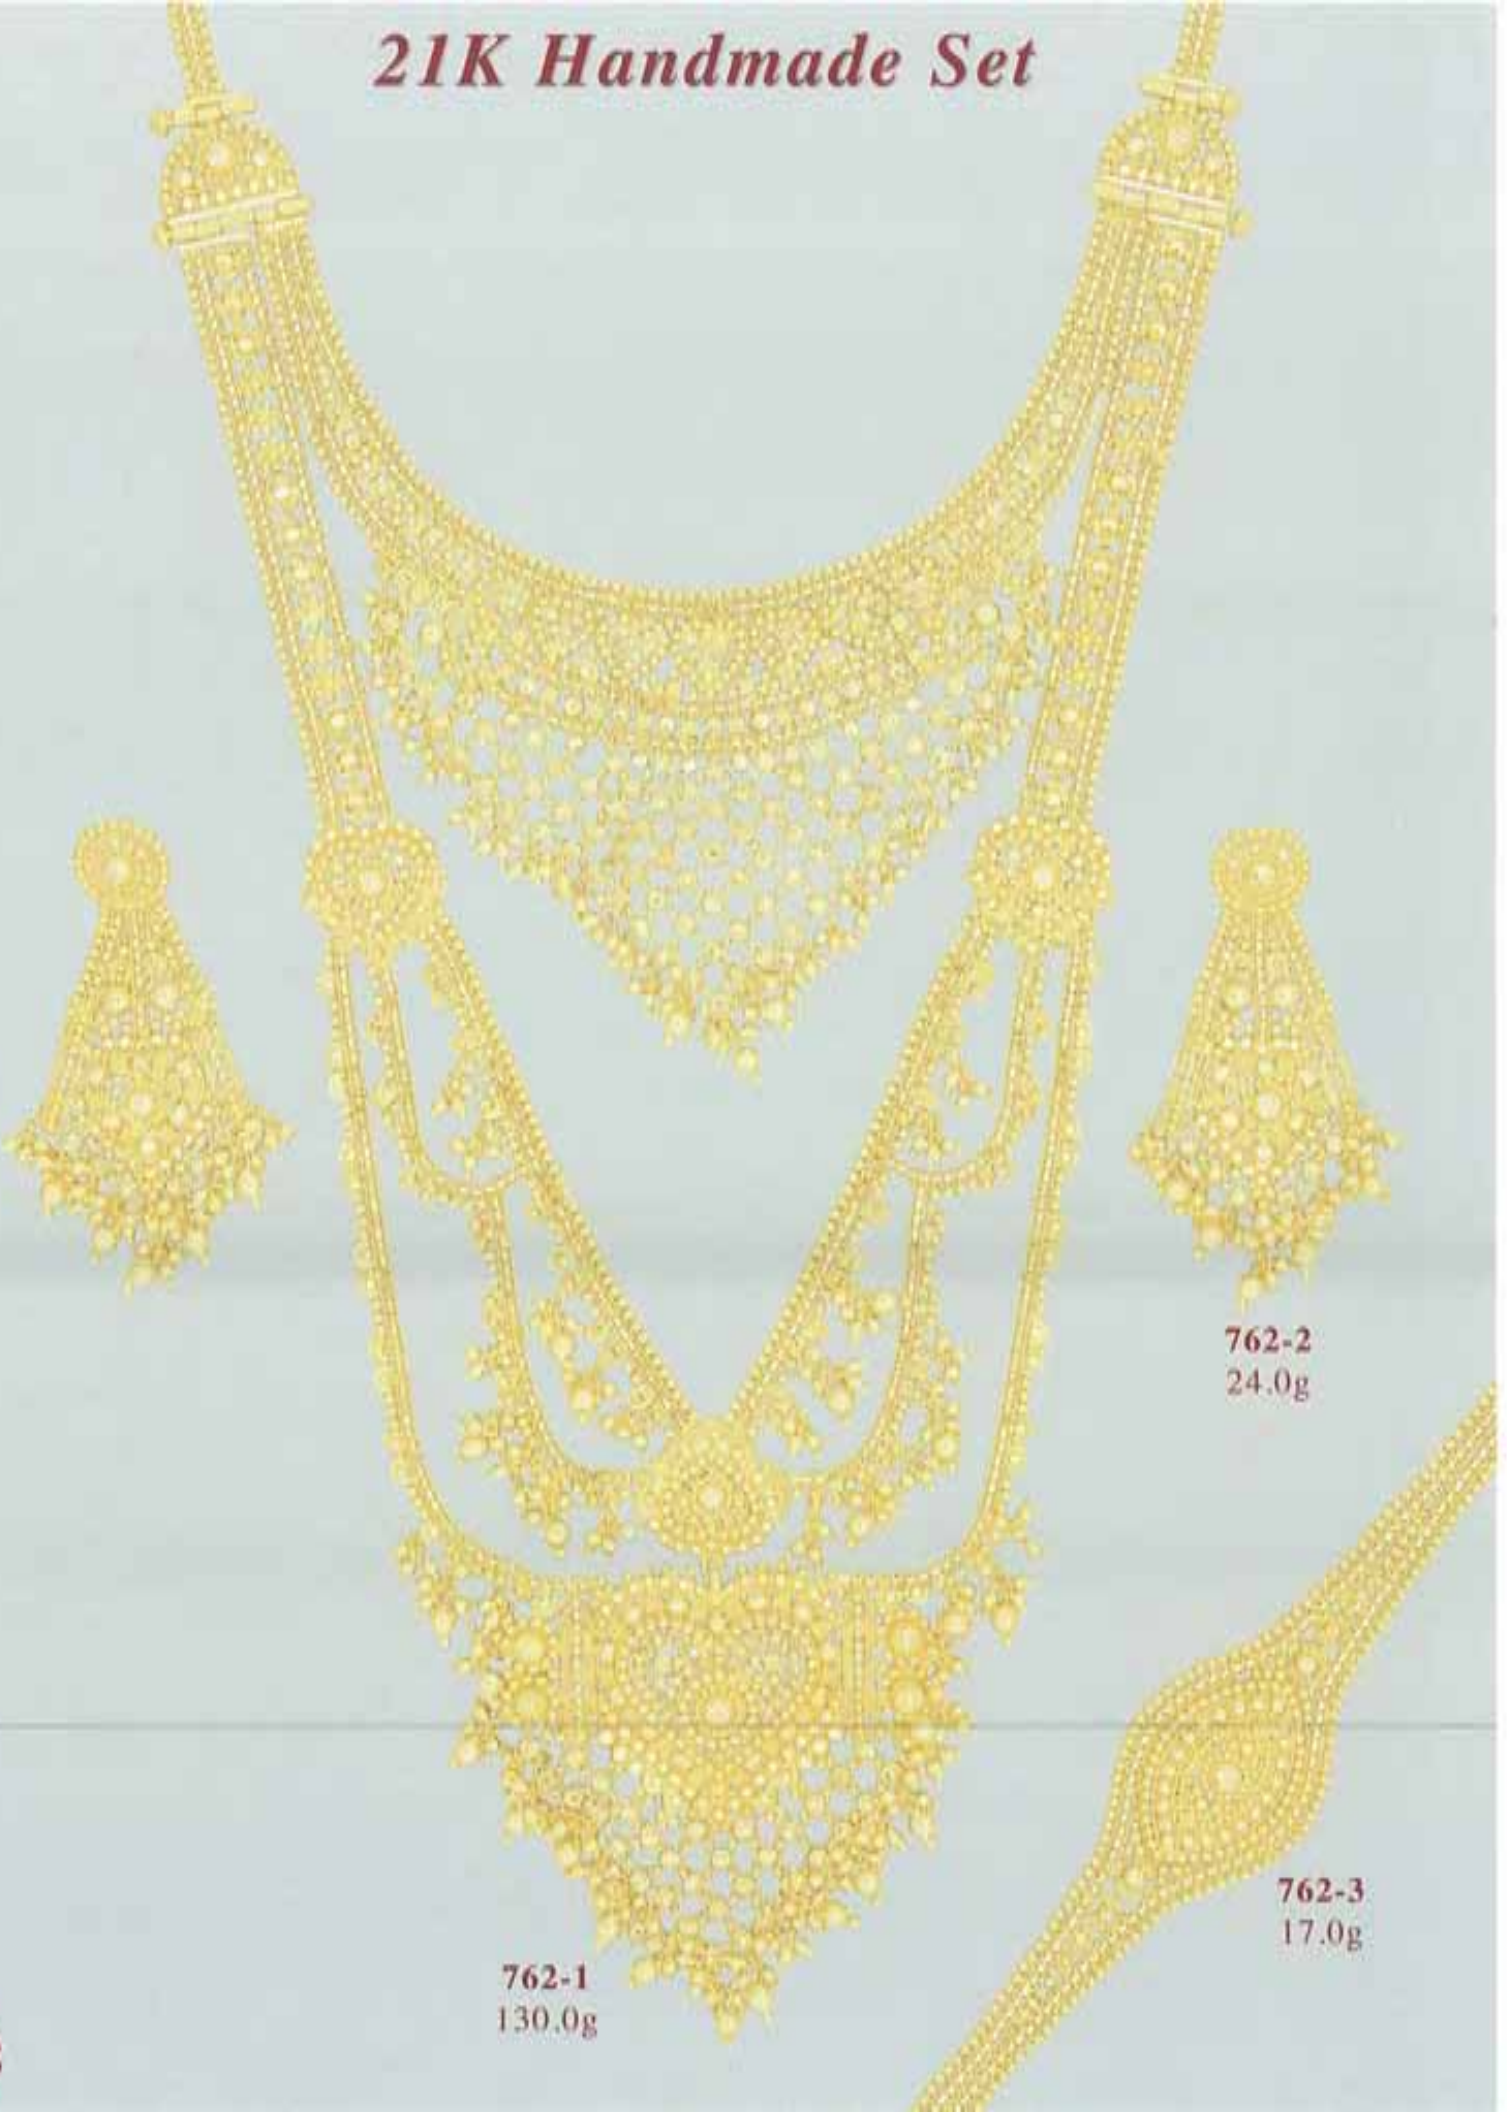

VOLUME 11

21K Handmade Set

756-1
30.5g

756-2
26.0g

756-3
11.5g

756-4
86.0g

756-5
73.0g

21K Handmade Set

757-1
29.0g

757-2
2.5g

757-3
10.5g

757-4
86.0g

757-5
50.0g

21K Handmade Set

758-1
30.0g

758-2
23.0g

758-4
79.0g

758-3
11.0g

758-5
47.0g

21K Handmade Jewelry

759-1
58.0g

759-2
13.0g

759-3
45.0g

759-4
128.0g

21K Handmade Set

760-1
29.0g

760-2
172.0g

21K Handmade Set

761-1
85.0g

761-2
26.0g

21K Handmade Set

762-1
130.0g