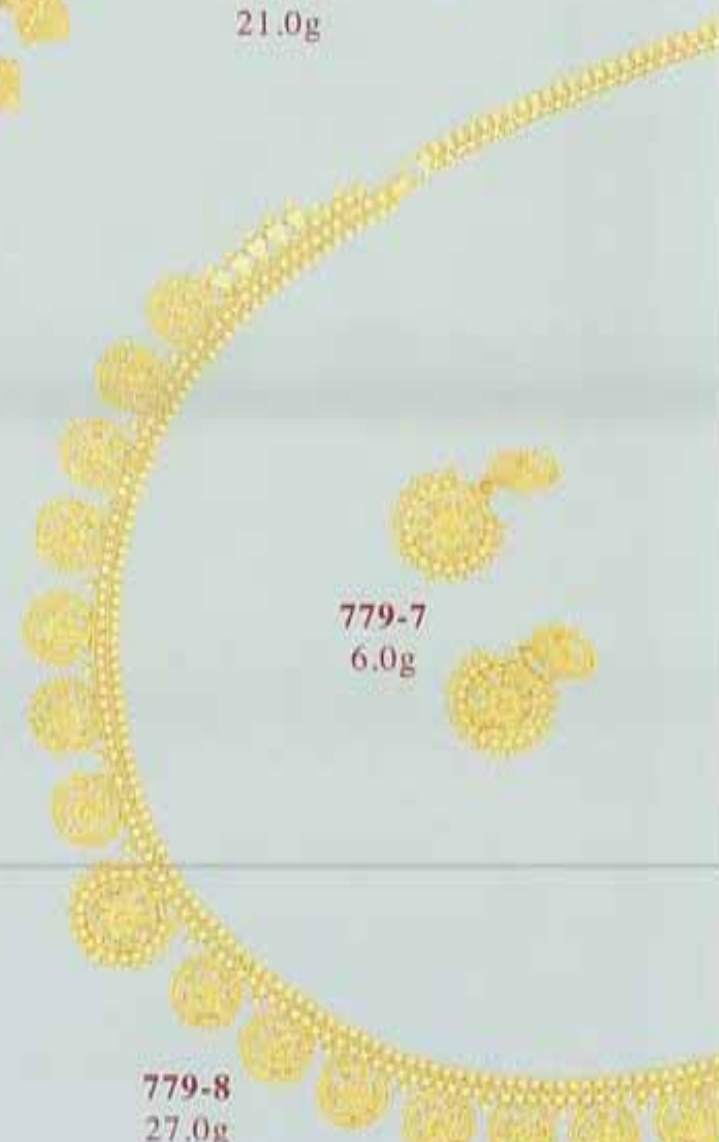

757-1
29.0g

757-2
2.5g

757-3
10.5g

757-4
86.0g

757-5
50.0g

21K Handmade Set

758-1
30.0g

758-2
23.0g

758-4
79.0g

758-3
11.0g

758-5
47.0g

21K Handmade Jewelry

759-1
58.0g

759-2
13.0g

759-3
45.0g

759-4
128.0g

778-3
9.0g

778-2
42.0g

778-4
30.0g

778-5
11.0g

778-8
25.0g

778-7
9.0g

778-6
32.0g

21K Handmade Sets

779-1
9.0g

779-3
6.0g

779-2
41.0g

779-4
21.0g

779-5
5.0g

779-7
6.0g

779-6
25.0g

779-8
27.0g