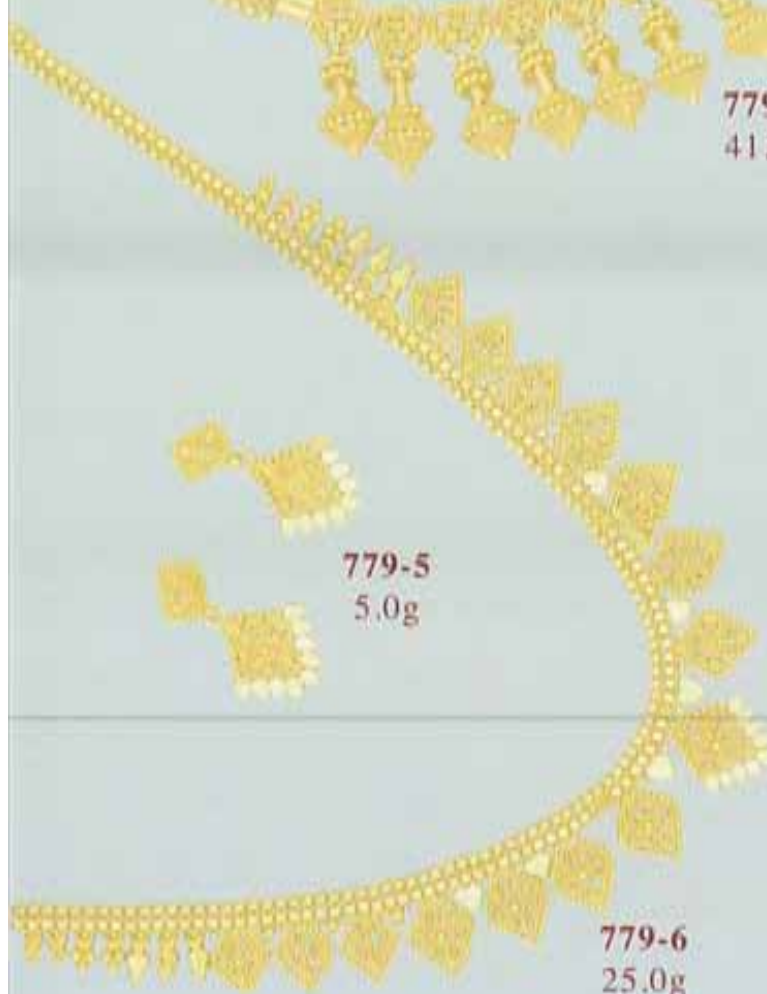

758-4
79.0g

758-3
11.0g

758-5
47.0g

21K Handmade Jewelry

759-1
58.0g

759-2
13.0g

759-3
45.0g

759-4
128.0g

777-3
3.5g

777-4
16.0g

777-7
8.0g

777-8
31.0g

777-9
9.5g

777-10
26.0g

21K Handmade Sets

778-1
12.0g

778-3
9.0g

778-2
42.0g

778-4
30.0g

778-5
11.0g

778-8
25.0g

778-7
9.0g

778-6
32.0g

21K Handmade Sets

779-1
9.0g

779-3
6.0g

779-2
41.0g

779-4
21.0g

779-5
5.0g

779-7
6.0g

779-6
25.0g

779-8
27.0g