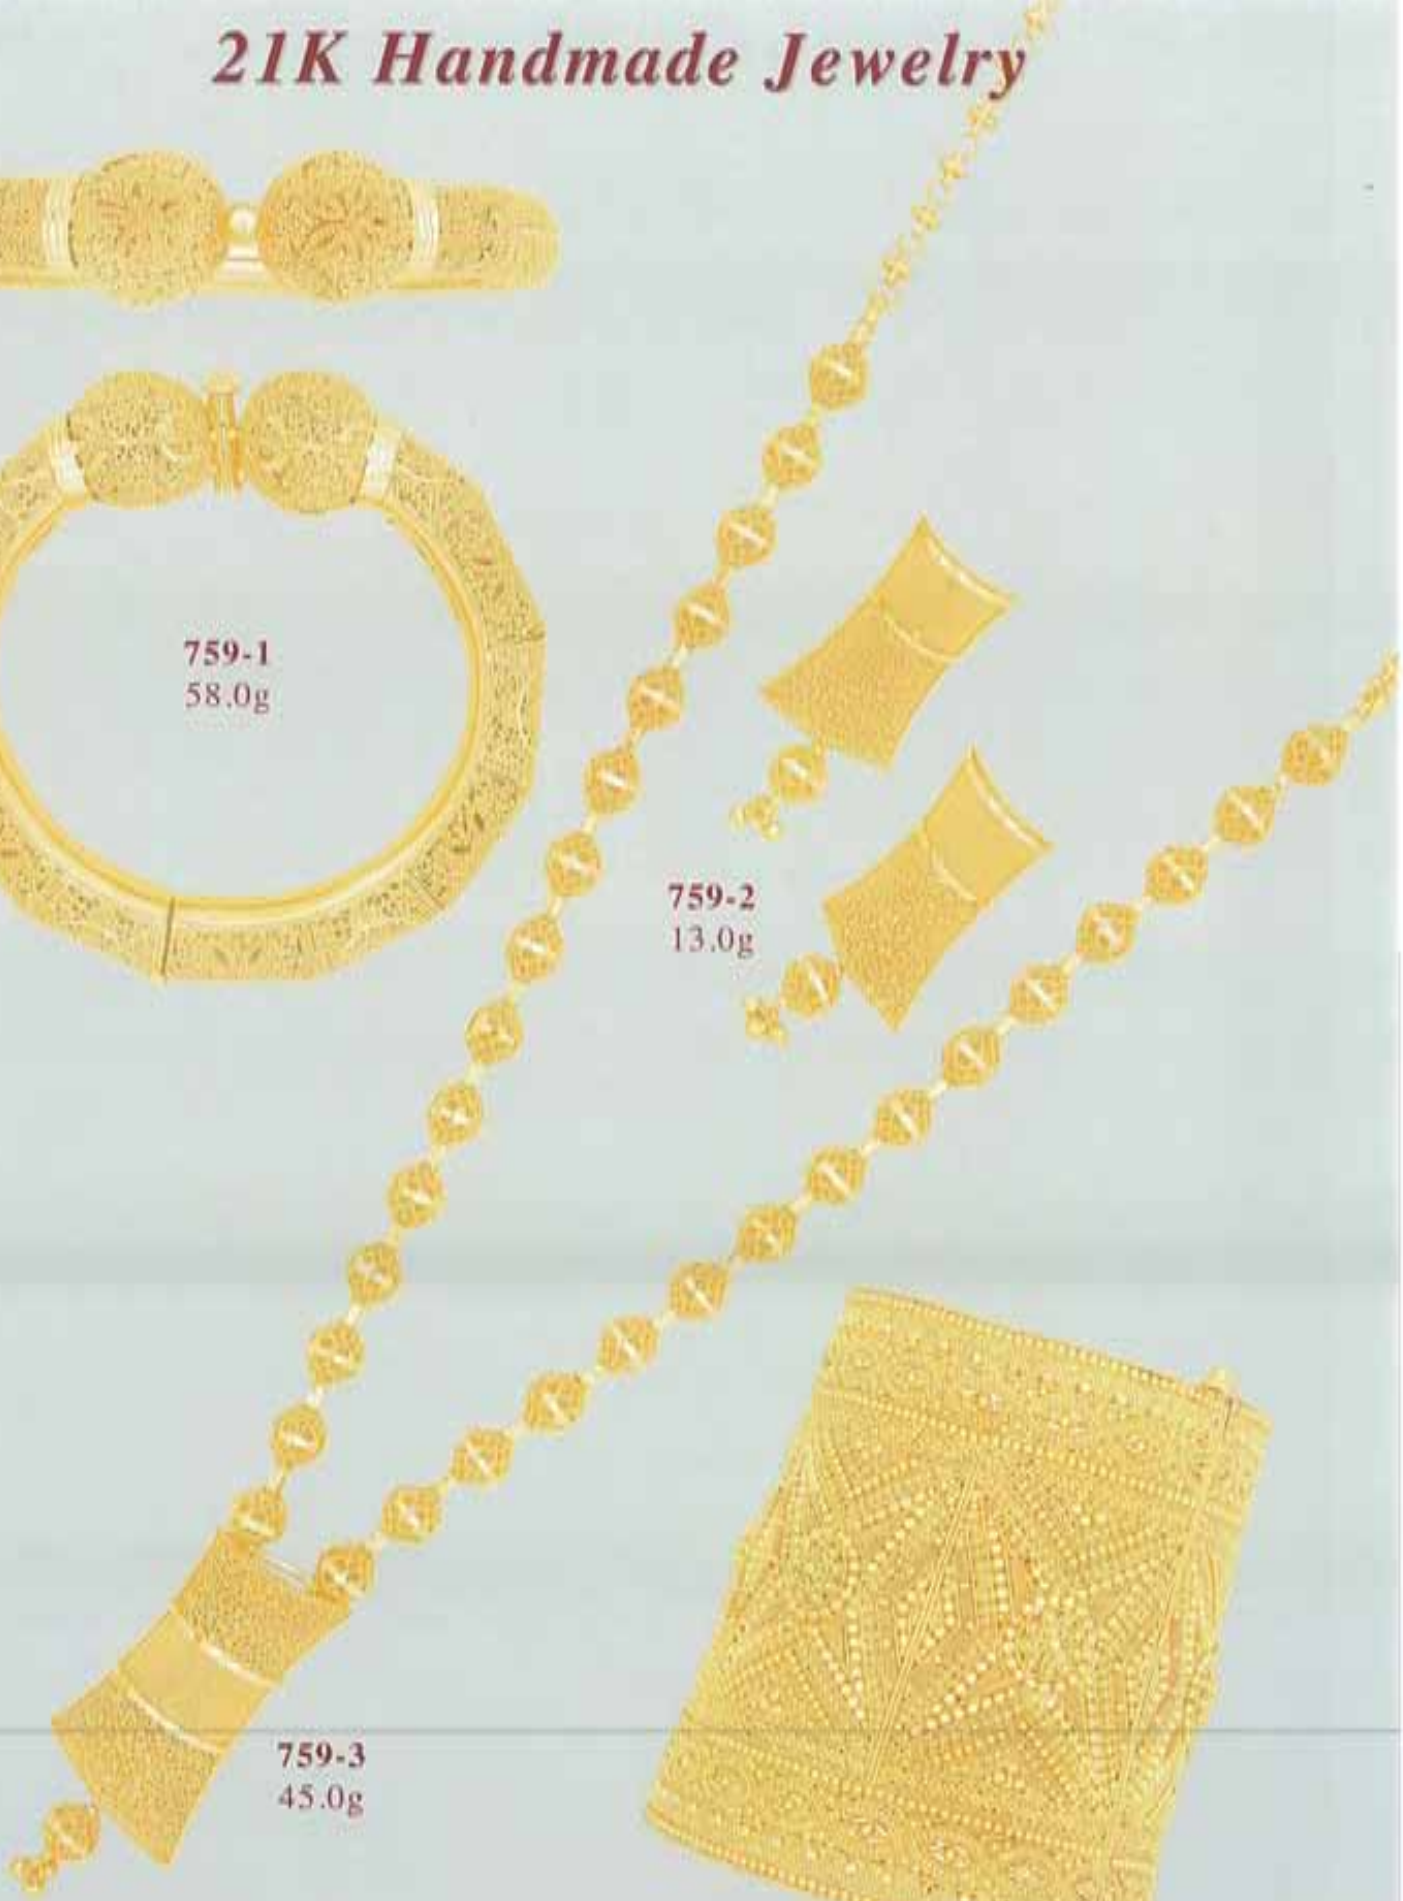

VOLUME 11

21K Handmade Set

756-1
30.5g

756-2
26.0g

756-3
11.5g

756-4
86.0g

756-5
73.0g

21K Handmade Set

757-1
29.0g

757-2
2.5g

757-3
10.5g

757-4
86.0g

757-5
50.0g

21K Handmade Set

758-1
30.0g

758-2
23.0g

758-4
79.0g

758-3
11.0g

758-5
47.0g

21K Handmade Jewelry

759-1
58.0g

759-2
13.0g

759-3
45.0g

759-4
128.0g