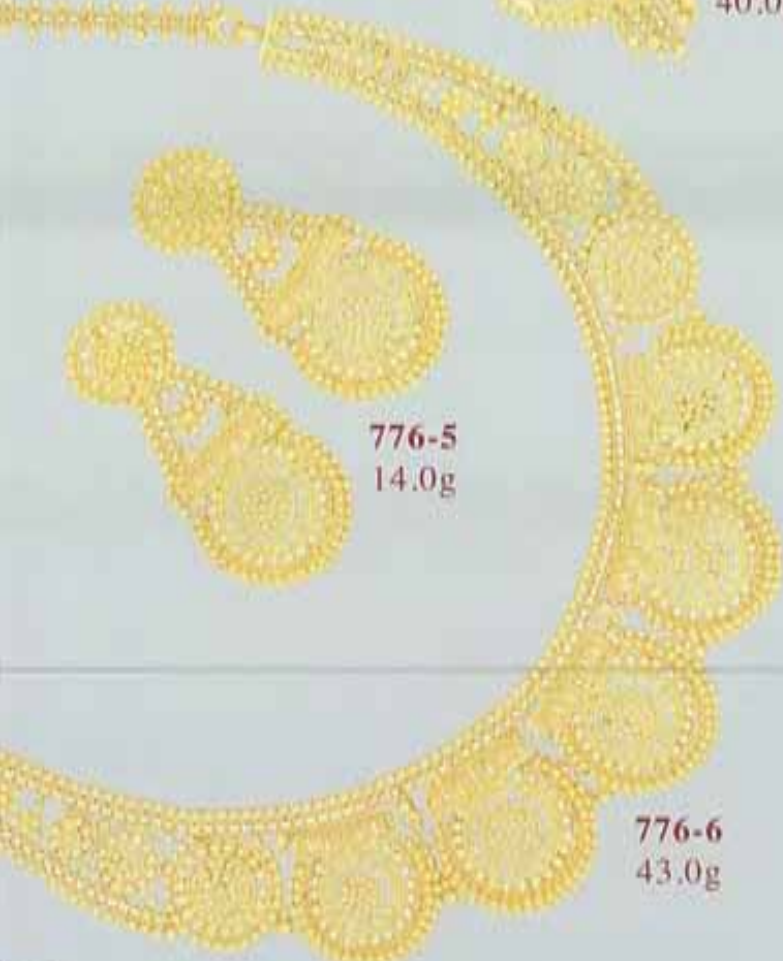

758-4
79.0g

758-3
11.0g

758-5
47.0g

21K Handmade Jewelry

759-1
58.0g

759-2
13.0g

759-3
45.0g

759-4
128.0g

775-7
7.0g

775-8
24.0g

21K Handmade Sets

776-1
15.0g

776-3
17.0g

776-2
40.0g

776-4
42.0g

776-5
14.0g

776-6
43.0g

776-7
15.0g

776-8
32.0g

21K Handmade Sets

777-1
11.0g

777-2
33.0g

777-5
5.0g

777-6
20.0g

777-3
3.5g

777-4
16.0g

777-7
8.0g

777-8
31.0g

777-9
9.5g

777-10
26.0g

21K Handmade Sets

778-1
12.0g