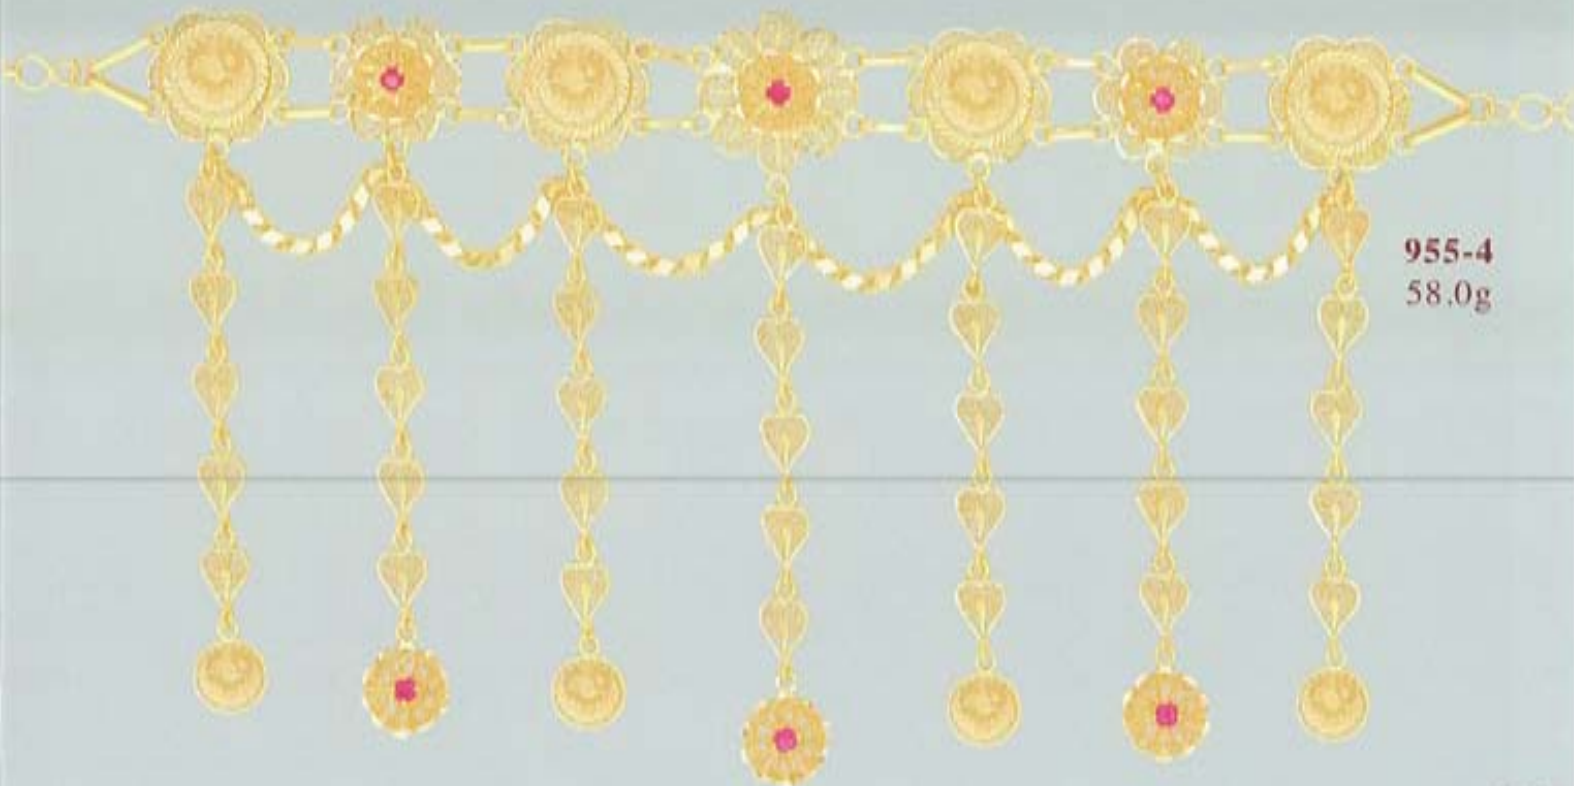

953-10

953-12

953-13

953-14

953-15

21K CZ Choker Sets

954-1
55.0g

954-2
5.0g

954-3
8.5g

954-4
60.0g

21K CZ Choker Sets

955-1
60g

955-2
8.0g

955-3
8.0g

955-4
58.0g

21K CZ Choker Sets

956-1
57.0g

956-2
5.0g

956-3
8.0g

956-4
61.0g

21K CZ Choker Sets

957-1
77.0g

957-2
13.0g

957-3
5.0g

957-4
55.0g

21K CZ Choker Sets

958-1
77.0g

958-3
5.0g

958-2
13.0g

958-4
55.0g