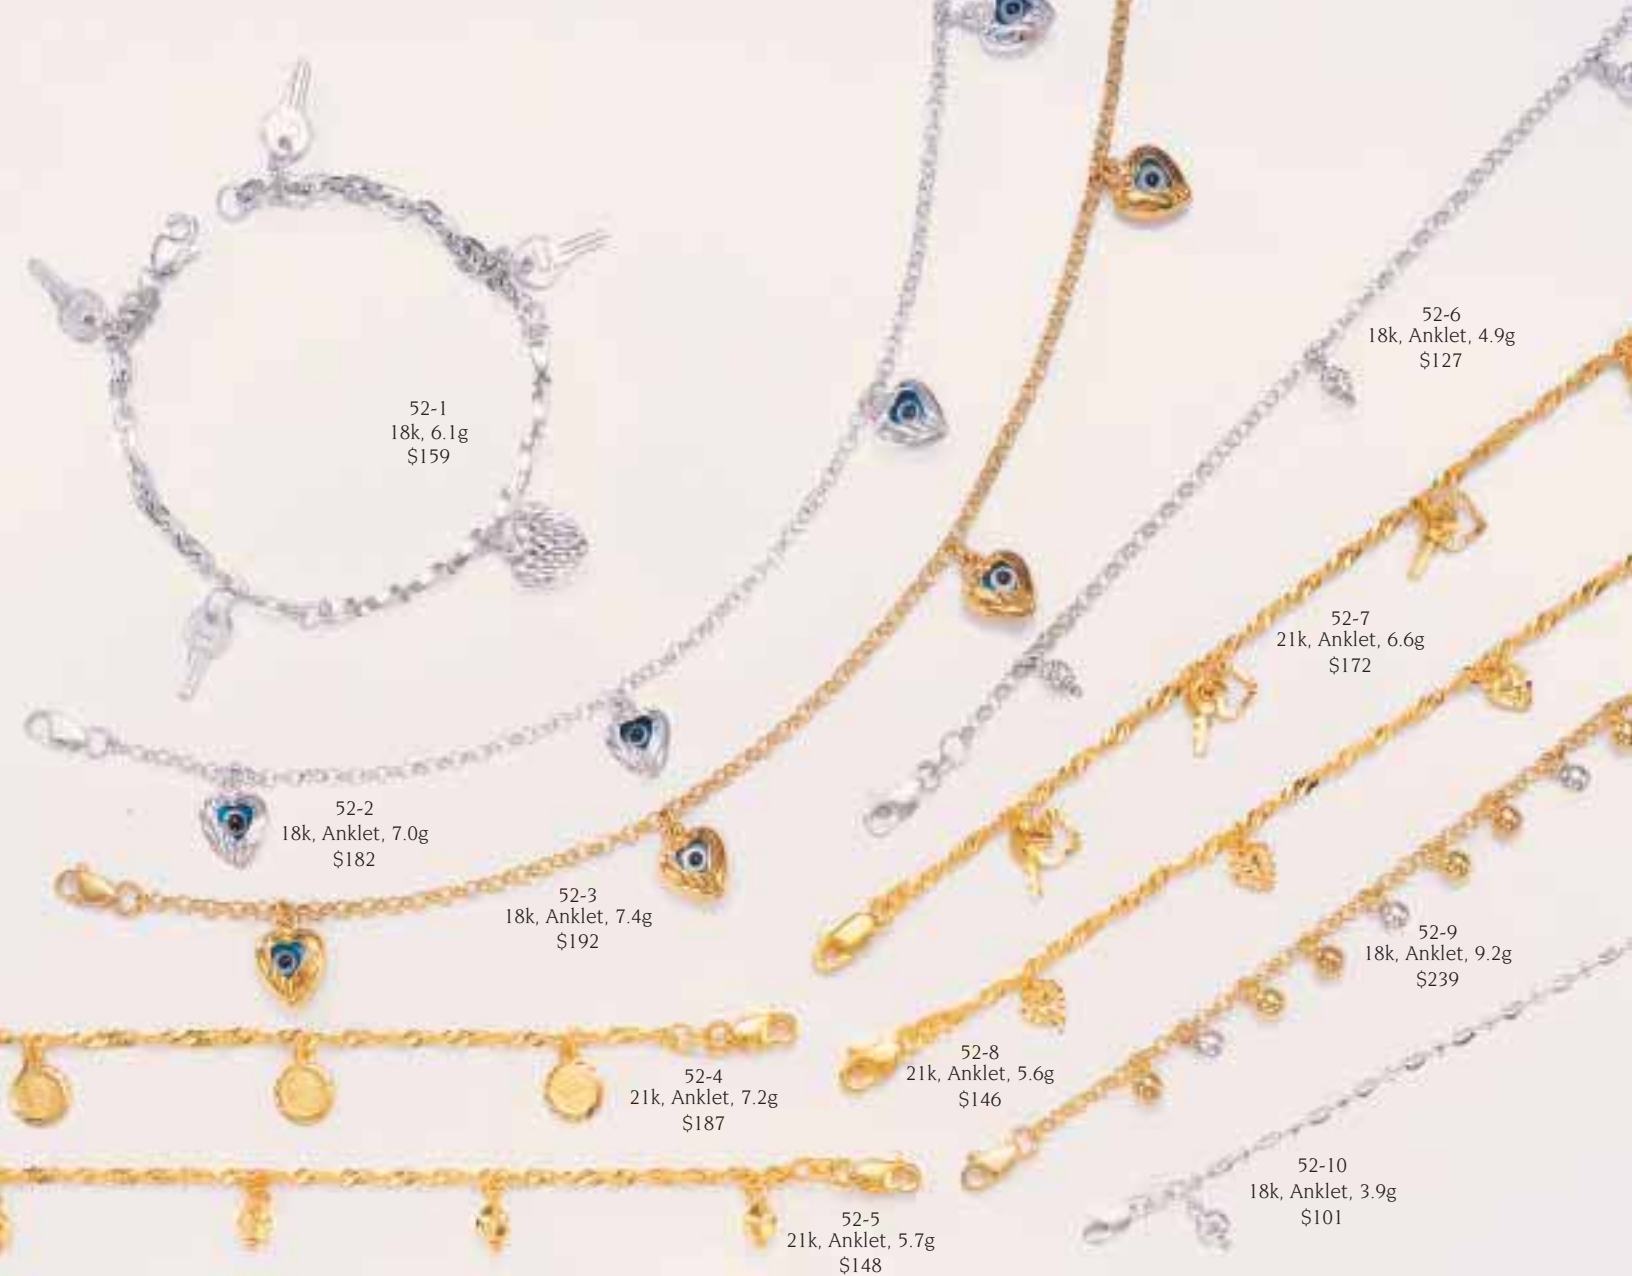

50-17
21k, CZ, 69.5g
\$1668

50-15 21k, CZ, 40.8g \$1060

51-1
21k, 4.0g
\$104

51-2
21k, 18", 30.0g
\$780

51-5
21k, 4.5g
\$117

51-7
21k, 3.7g
\$96

51-8
21k, 4.9g
\$127

51-9
21k, 18", 19.0g
\$494

51-10
21k, 20.8g
\$541

51-3
21k, 7.9g
\$205

51-4
21k, 18", 30.0g
\$780

51-6
21k, 7.9g
\$205

51-11
21k, 5.1g
\$133

51-14
21k, 5.4g
\$140

51-13
21k, 4.4g
\$114

51-15
21k, 18", 18.4g
\$478

51-12
21k, 18", 10.4g
\$270

51-16
21k, 17.7g
\$460

Call Toll FREE 1-800-522-2744 Local (904) 636-8937

52-1
18k, 6.1g
\$159

52-6
18k, Anklet, 4.9g
\$127

52-2
18k, Anklet, 7.0g
\$182

52-7
21k, Anklet, 6.6g
\$172

52-3
18k, Anklet, 7.4g
\$192

52-9
18k, Anklet, 9.2g
\$239

52-4
21k, Anklet, 7.2g
\$187

52-8
21k, Anklet, 5.6g
\$146

52-5
21k, Anklet, 5.7g
\$148

52-10
18k, Anklet, 3.9g
\$101

- Due to the fluctuation of gold prices, all prices are subject to change.
 - 30 day money back guarantee if not satisfied. Please notify us before returning merchandise.
- Shipping Charges: Ground, \$9; Three Day Select, \$13; 2nd Day Air, \$18; Next Day Air, \$40. C.O.D., \$9.
 Our Office Hours: Mon.-Fri. - 10:00 a.m. - 5:00 p.m. Eastern Time
 Saturday - 10:00 a.m. - 4:00 p.m.